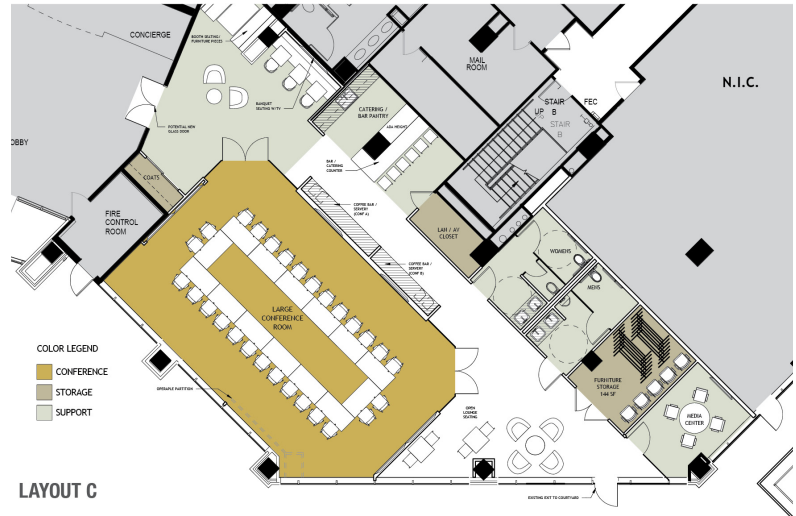

# COLONIAL PLACE

## AT COURTHOUSE METRO

MEETING  
OUR  
TENANTS'  
NEEDS

A configuration for every meeting... and then some.

- Seats up to 100 People
- Dedicated Restrooms
- 2 Facility Lounge Areas with Soft Seating and Booths
- Catering Pantry with Servicing bar/counter