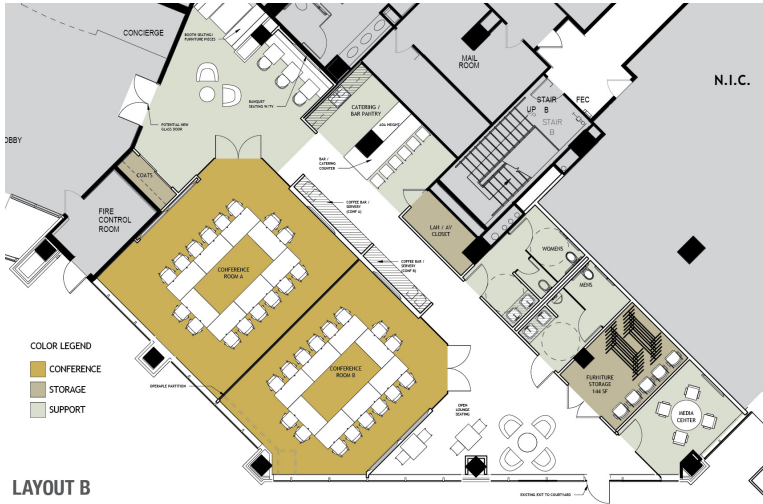

# COLONIAL PLACE

## AT COURTHOUSE METRO

MEETING  
OUR  
TENANTS'  
NEEDS

A configuration for every meeting... and then some.

- Seats up to 100 People
- Dedicated Restrooms
- 2 Facility Lounge Areas with Soft Seating and Booths
- Catering Pantry with Servicing bar/counter