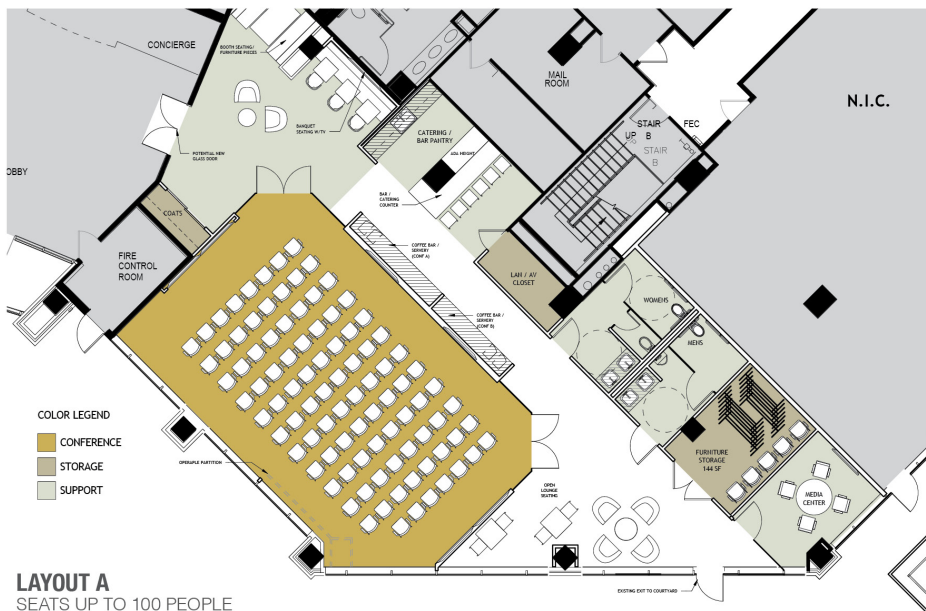

# COLONIAL PLACE

## AT COURTHOUSE METRO

MEETING  
OUR  
TENANTS'  
NEEDS

A configuration for every meeting... and then some.

- Seats up to 100 People
- Dedicated Restrooms
- 2 Facility Lounge Areas with Soft Seating and Booths
- Catering Pantry with Servicing bar/counter